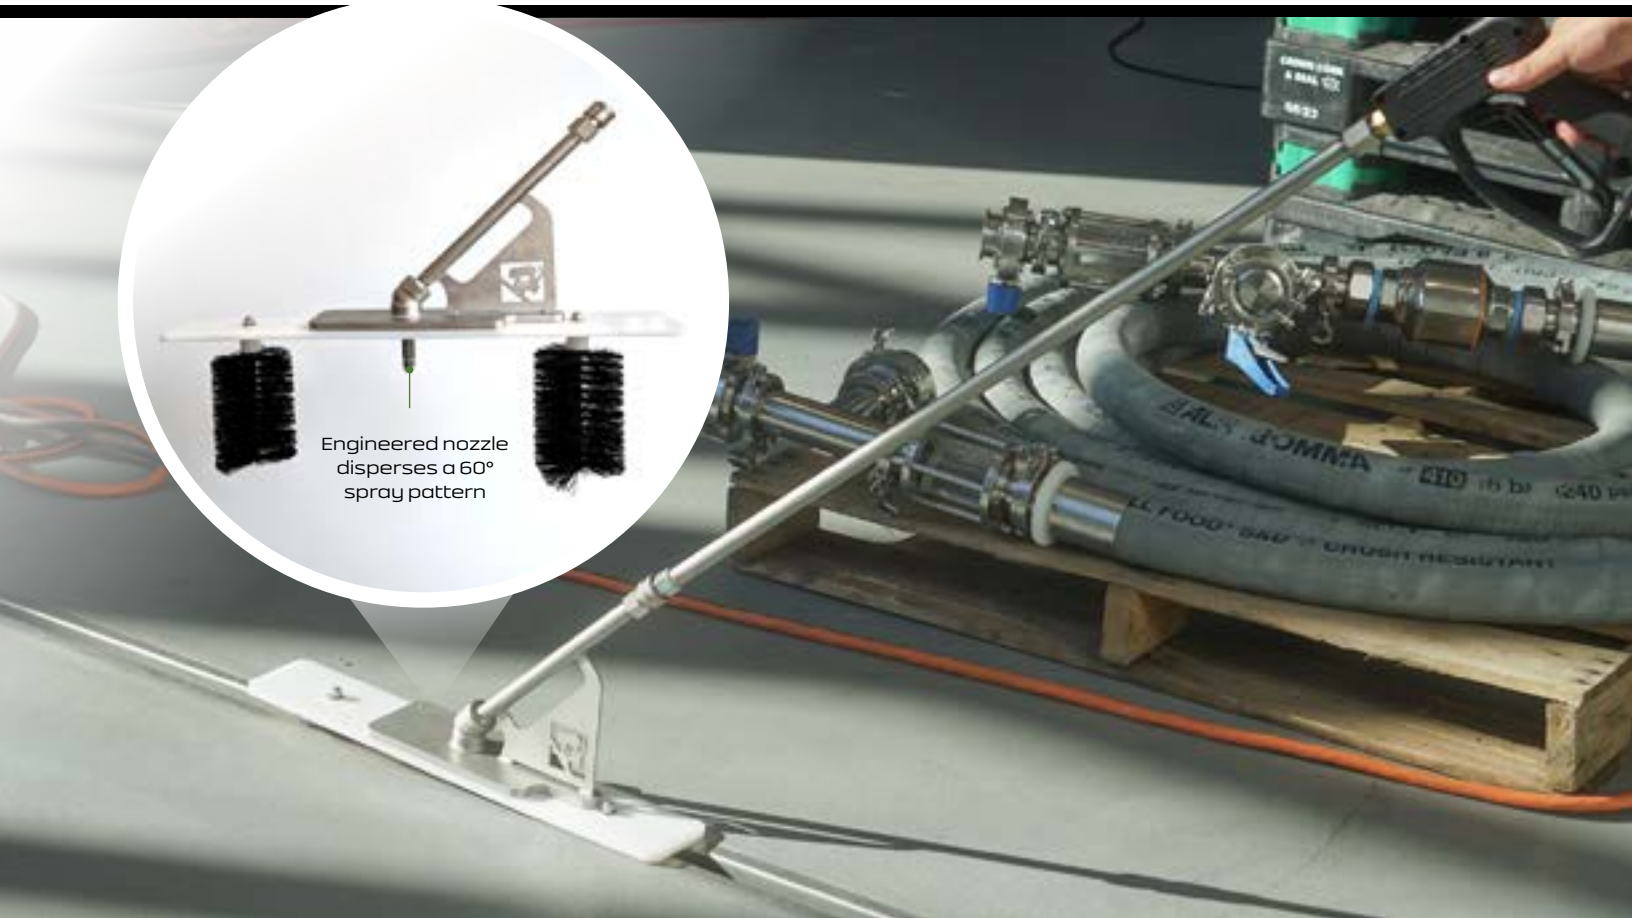

SLOTDOG

The Slot Dog is a complete high-pressure water-based Slot Drain Cleaning tool, designed to clean the inside of the slot drain channel. The Slot Dog isolates water below grade preventing wet, slippery floors. Protect your floors while creating a safe and clean environment.

Engineered nozzle disperses a 60° spray pattern

ALL-IN-ONE HIGH PRESSURE SLOT DRAIN CLEANING TOOL

Specifications:

- Stainless steel food grade construction
- Custom pressure washer wand attachment
- Compatible with steam and cleaning chemicals
- Rated: 2500 psi @ 72°F and 1900 psi @ 320°F

Benefits:

- Easy to use, built-in guides create a perfect fit with your Slot Drain
- Flexible brushes front and back, clean upper walls and contain spray
- Quick-release mechanism customizable to your current water connection
- Streamlines cleaning and ensures drain hygiene

MATERIALS:

T304 Stainless Steel
HDPE Plastic

COMPATIBLE PRODUCTS:

6000 PLUS Series
10,000 Series
1" Slot Drain Kit

SLOT SIZES:

1" and larger